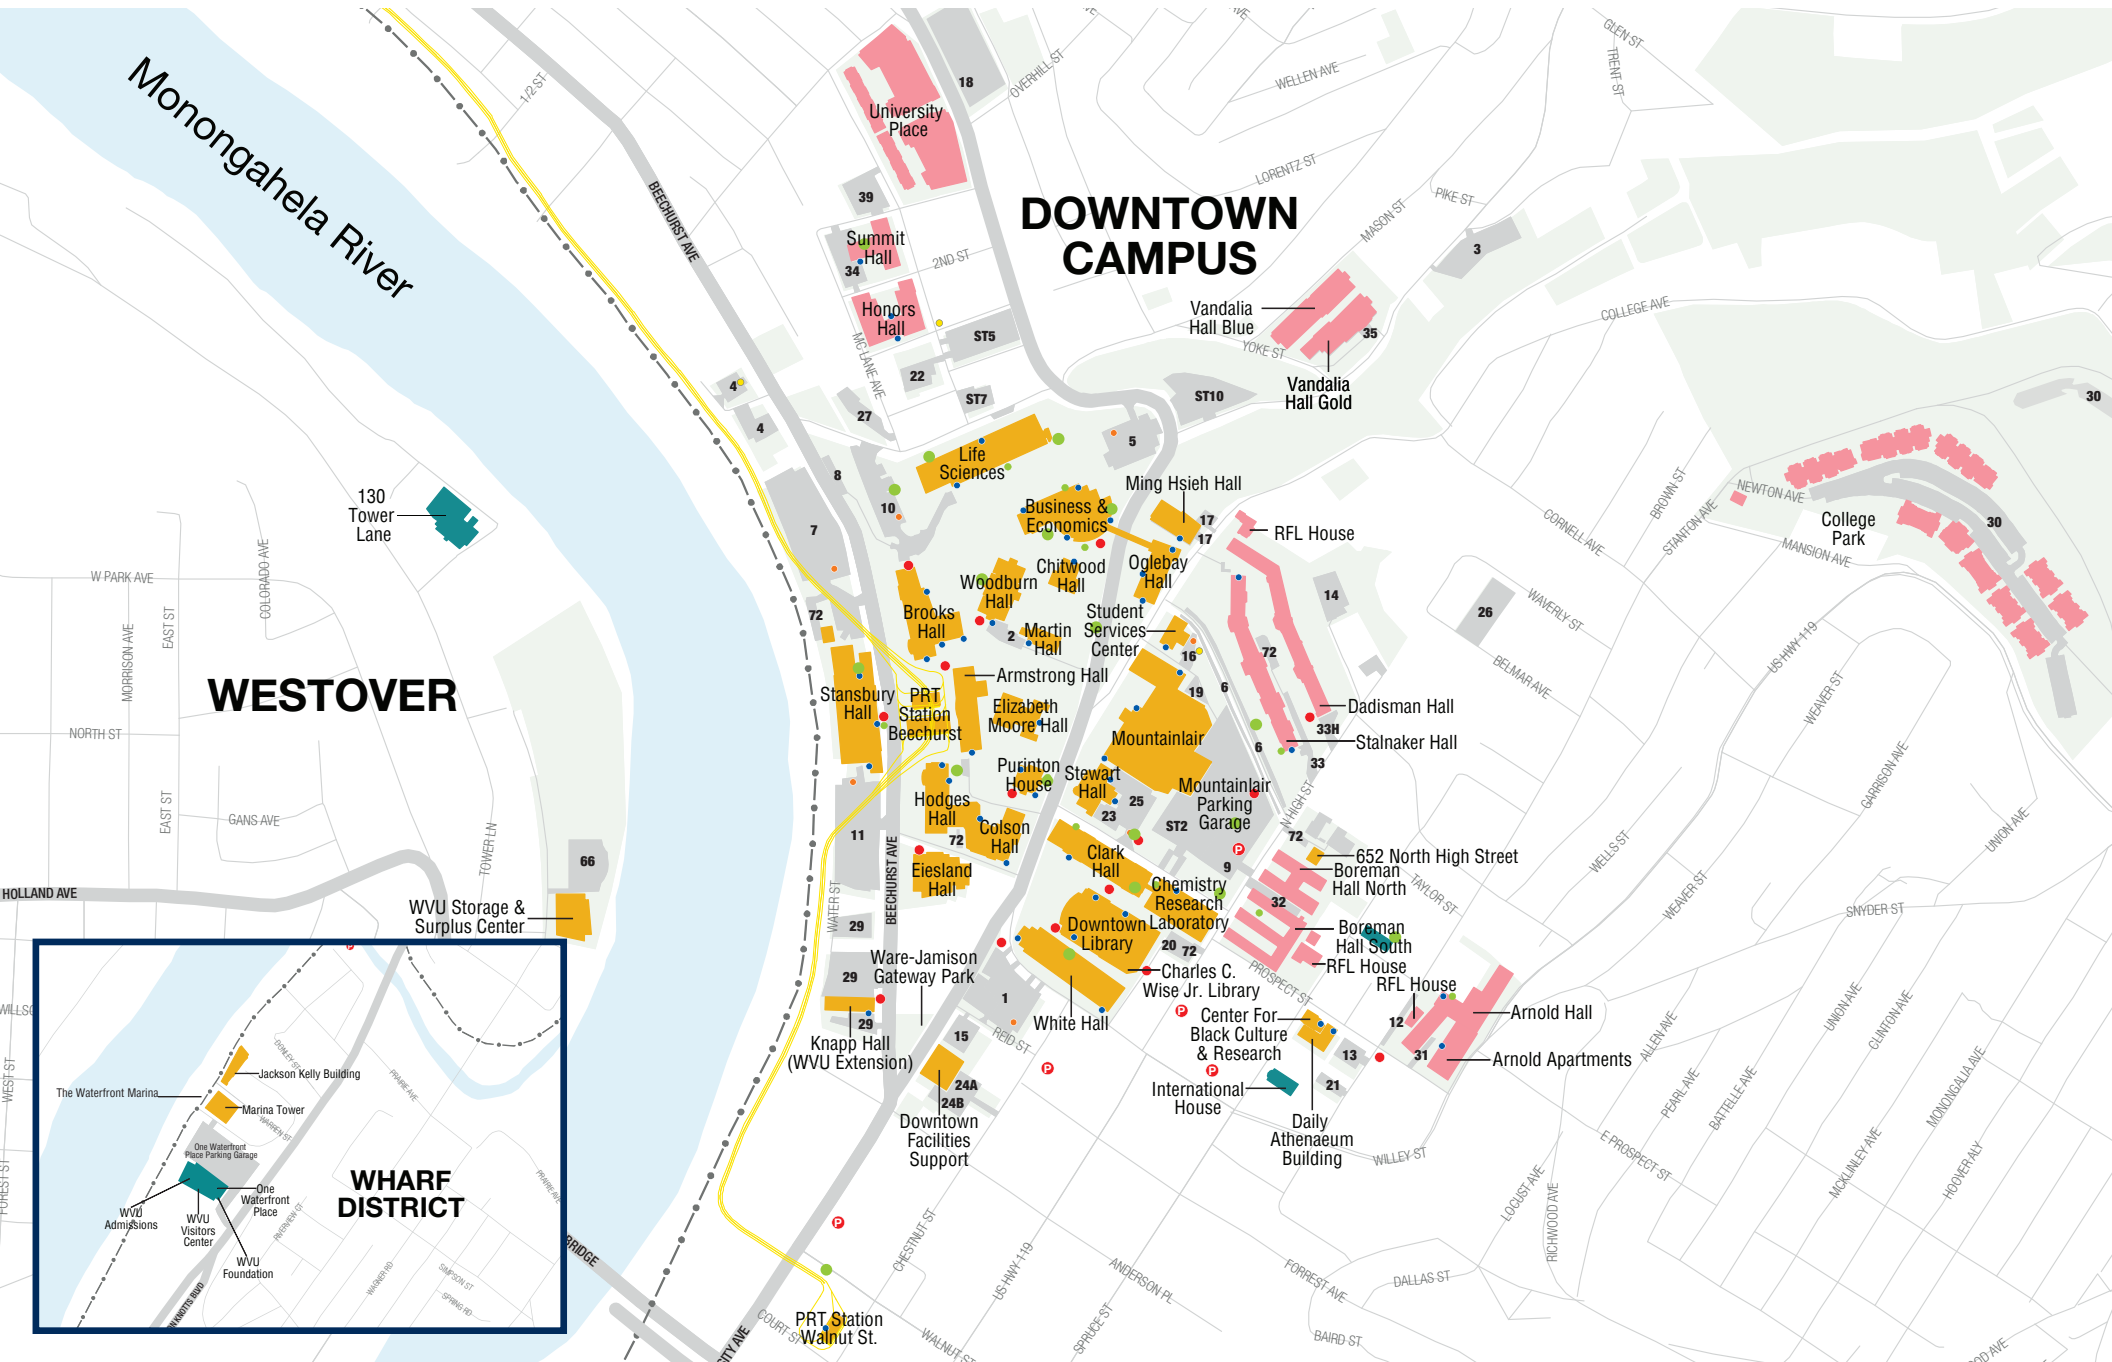

WEST VIRGINIA UNIVERSITY CAMPUS MAP

West Virginia University Campus Map Legend

- | | | |
|----------------------------|--------------------------------|-------------------------|
| WVU Campus Property | Alumni Center | Bicycle Rack Locations |
| WVU Building | WVU Leased Facility | Public Parking |
| WVU Proposed Building | WVU PRT Station | Rail Trail |
| WVU Housing | WVU Parking Lots and Buildings | Hospital Emergency Room |
| WVU Health Sciences Center | Motorcycle Parking Locations | Emergency Phones |
| WVU Athletic Facility | ZipCar Locations | Accessible Entrance |

WHARF DISTRICT

- The Waterfront Marina
- Jackson Kelly Building
- Marina Tower
- One Waterfront Plaza Parking Garage
- One Waterfront Place
- WVU Admissions
- WVU Visitors Center
- WVU Foundation